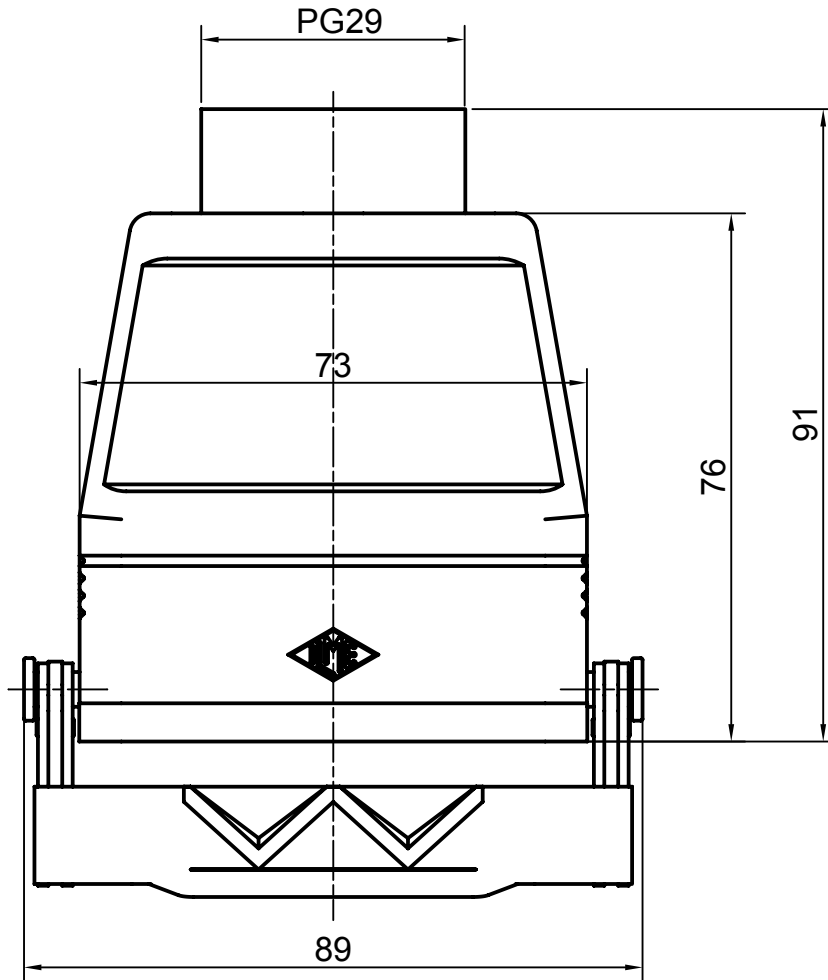

Diritti riservati

All rights reserved

Date 14.12.2006	CMAV 03 LG29	Scale	
Sign.	hood top entry with 1 lev. PG29 ins.	1:1	