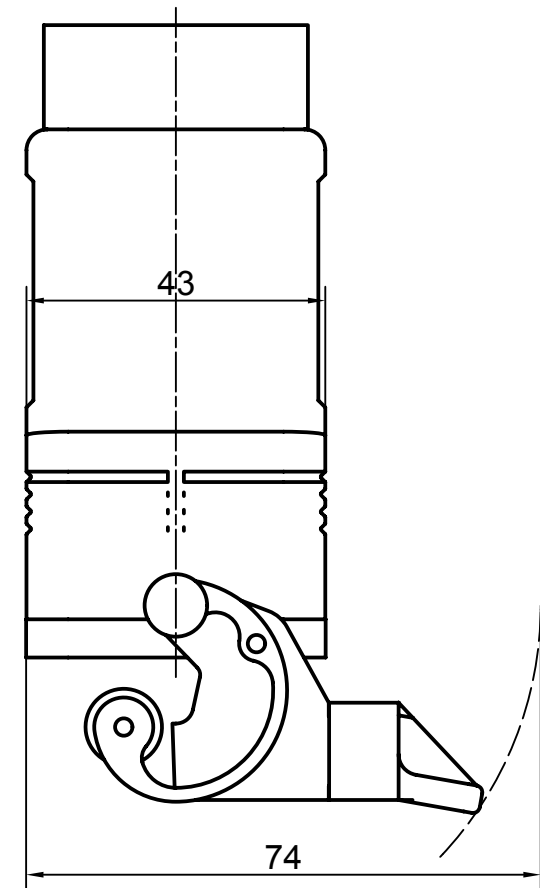

Diritti riservati

All rights reserved

Date 14.12.2006	CMAV 03 LG29	Scale	
Sign.	hood top entry with 1 lev. PG29 ins.	1:1	